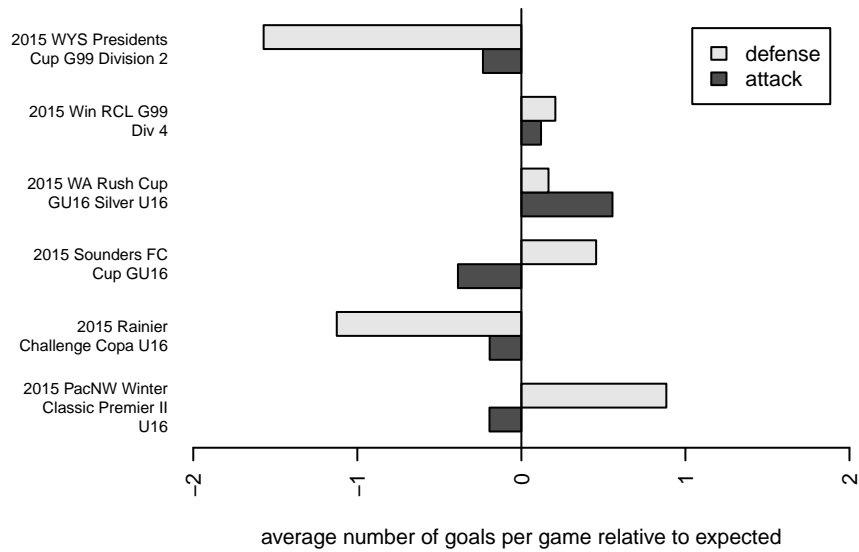

Performance relative to 13 month average