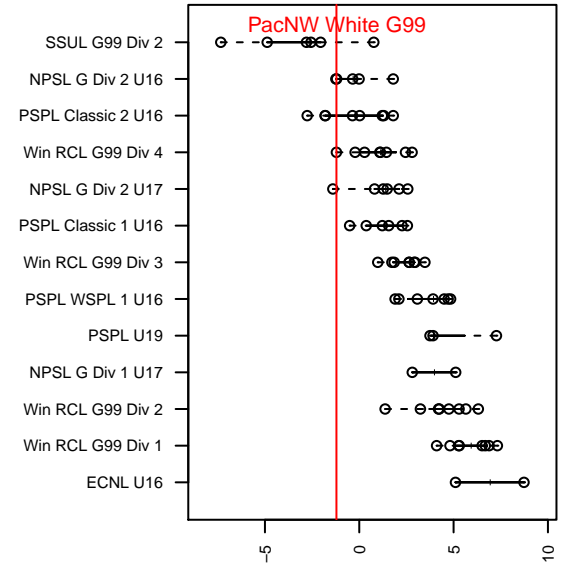

**attack and defense rating
relative to others at age
and all opponents in last 13 months**