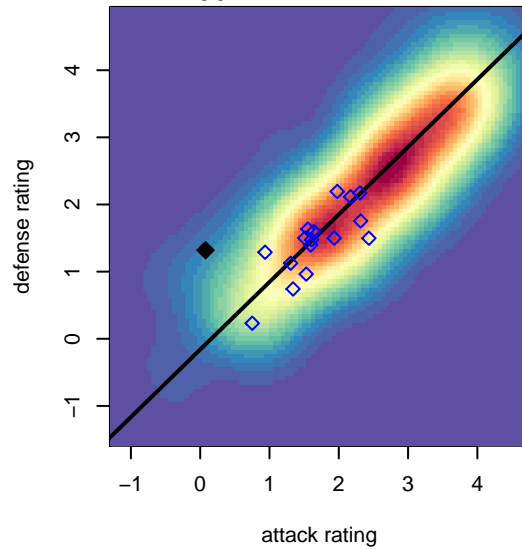

**attack and defense rating
relative to others at age
and all opponents in last 13 months**