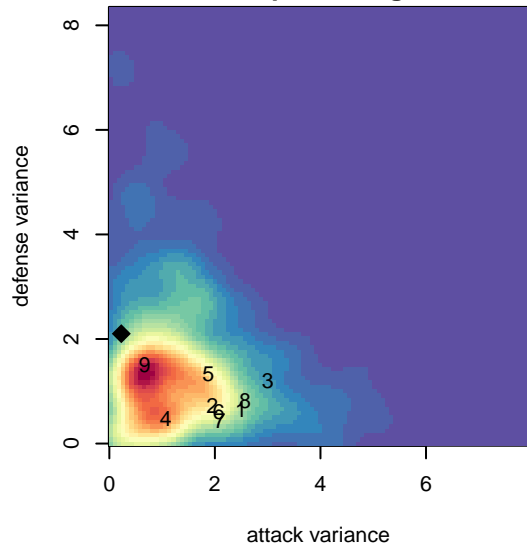

PacNW White G99

Pacific Northwest SC
 Tukwila, WA
 G99 total strength=1002
 attack=1.08 defense=3.74
 fall league = Win RCL G99 Div 4

alt names used:
 PacNW 99 White
 PacNW 99 White
 PACNW 99 WHITE (WA)
 PacNW G99 White C
 PacNW G99 White C
 PacNW 99 White
 PacNW G99 White C

PacNW White G99
 Dots are actual minus expected GF (blue circles) and GA (red triangles).
 Blue line is smoothed change in attack strength. Red is smoothed change in defense strength.

**attack and defense variance (black dot)
relative to other teams
and top 10 in region**