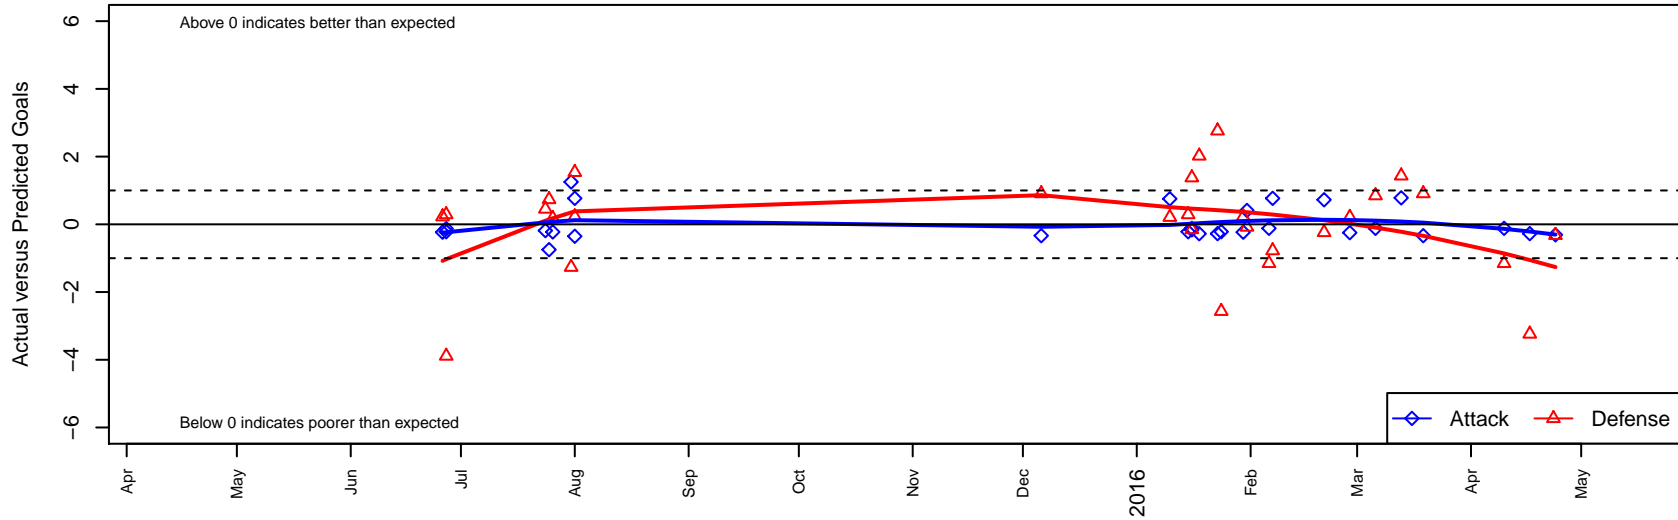

PacNW White G99

Pacific Northwest SC
 Tukwila, WA
 G99 total strength=1002
 attack=1.08 defense=3.74
 fall league = Win RCL G99 Div 4

alt names used:
 PacNW 99 White
 PacNW 99 White
 PACNW 99 WHITE (WA)
 PacNW G99 White C
 PacNW G99 White C
 PacNW 99 White
 PacNW G99 White C

PacNW White G99
 Dots are actual minus expected GF (blue circles) and GA (red triangles).
 Blue line is smoothed change in attack strength. Red is smoothed change in defense strength.

**attack and defense variance (black dot)
relative to other teams
and top 10 in region**