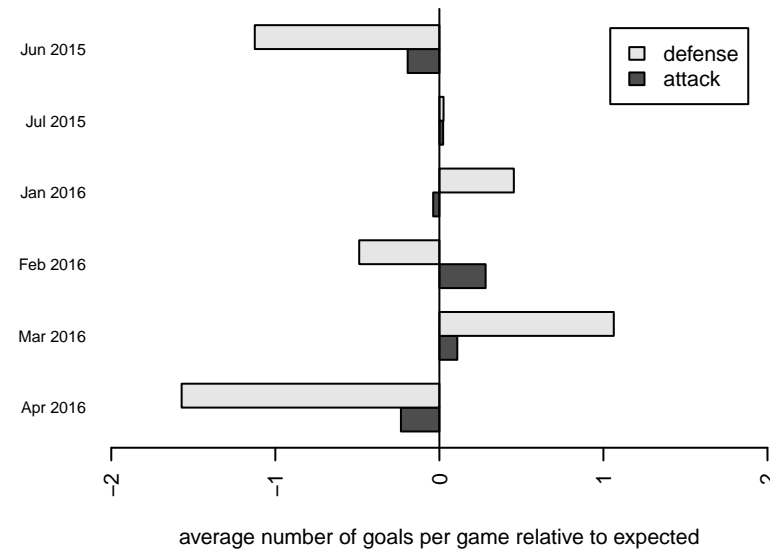

Performance relative to 13 month average